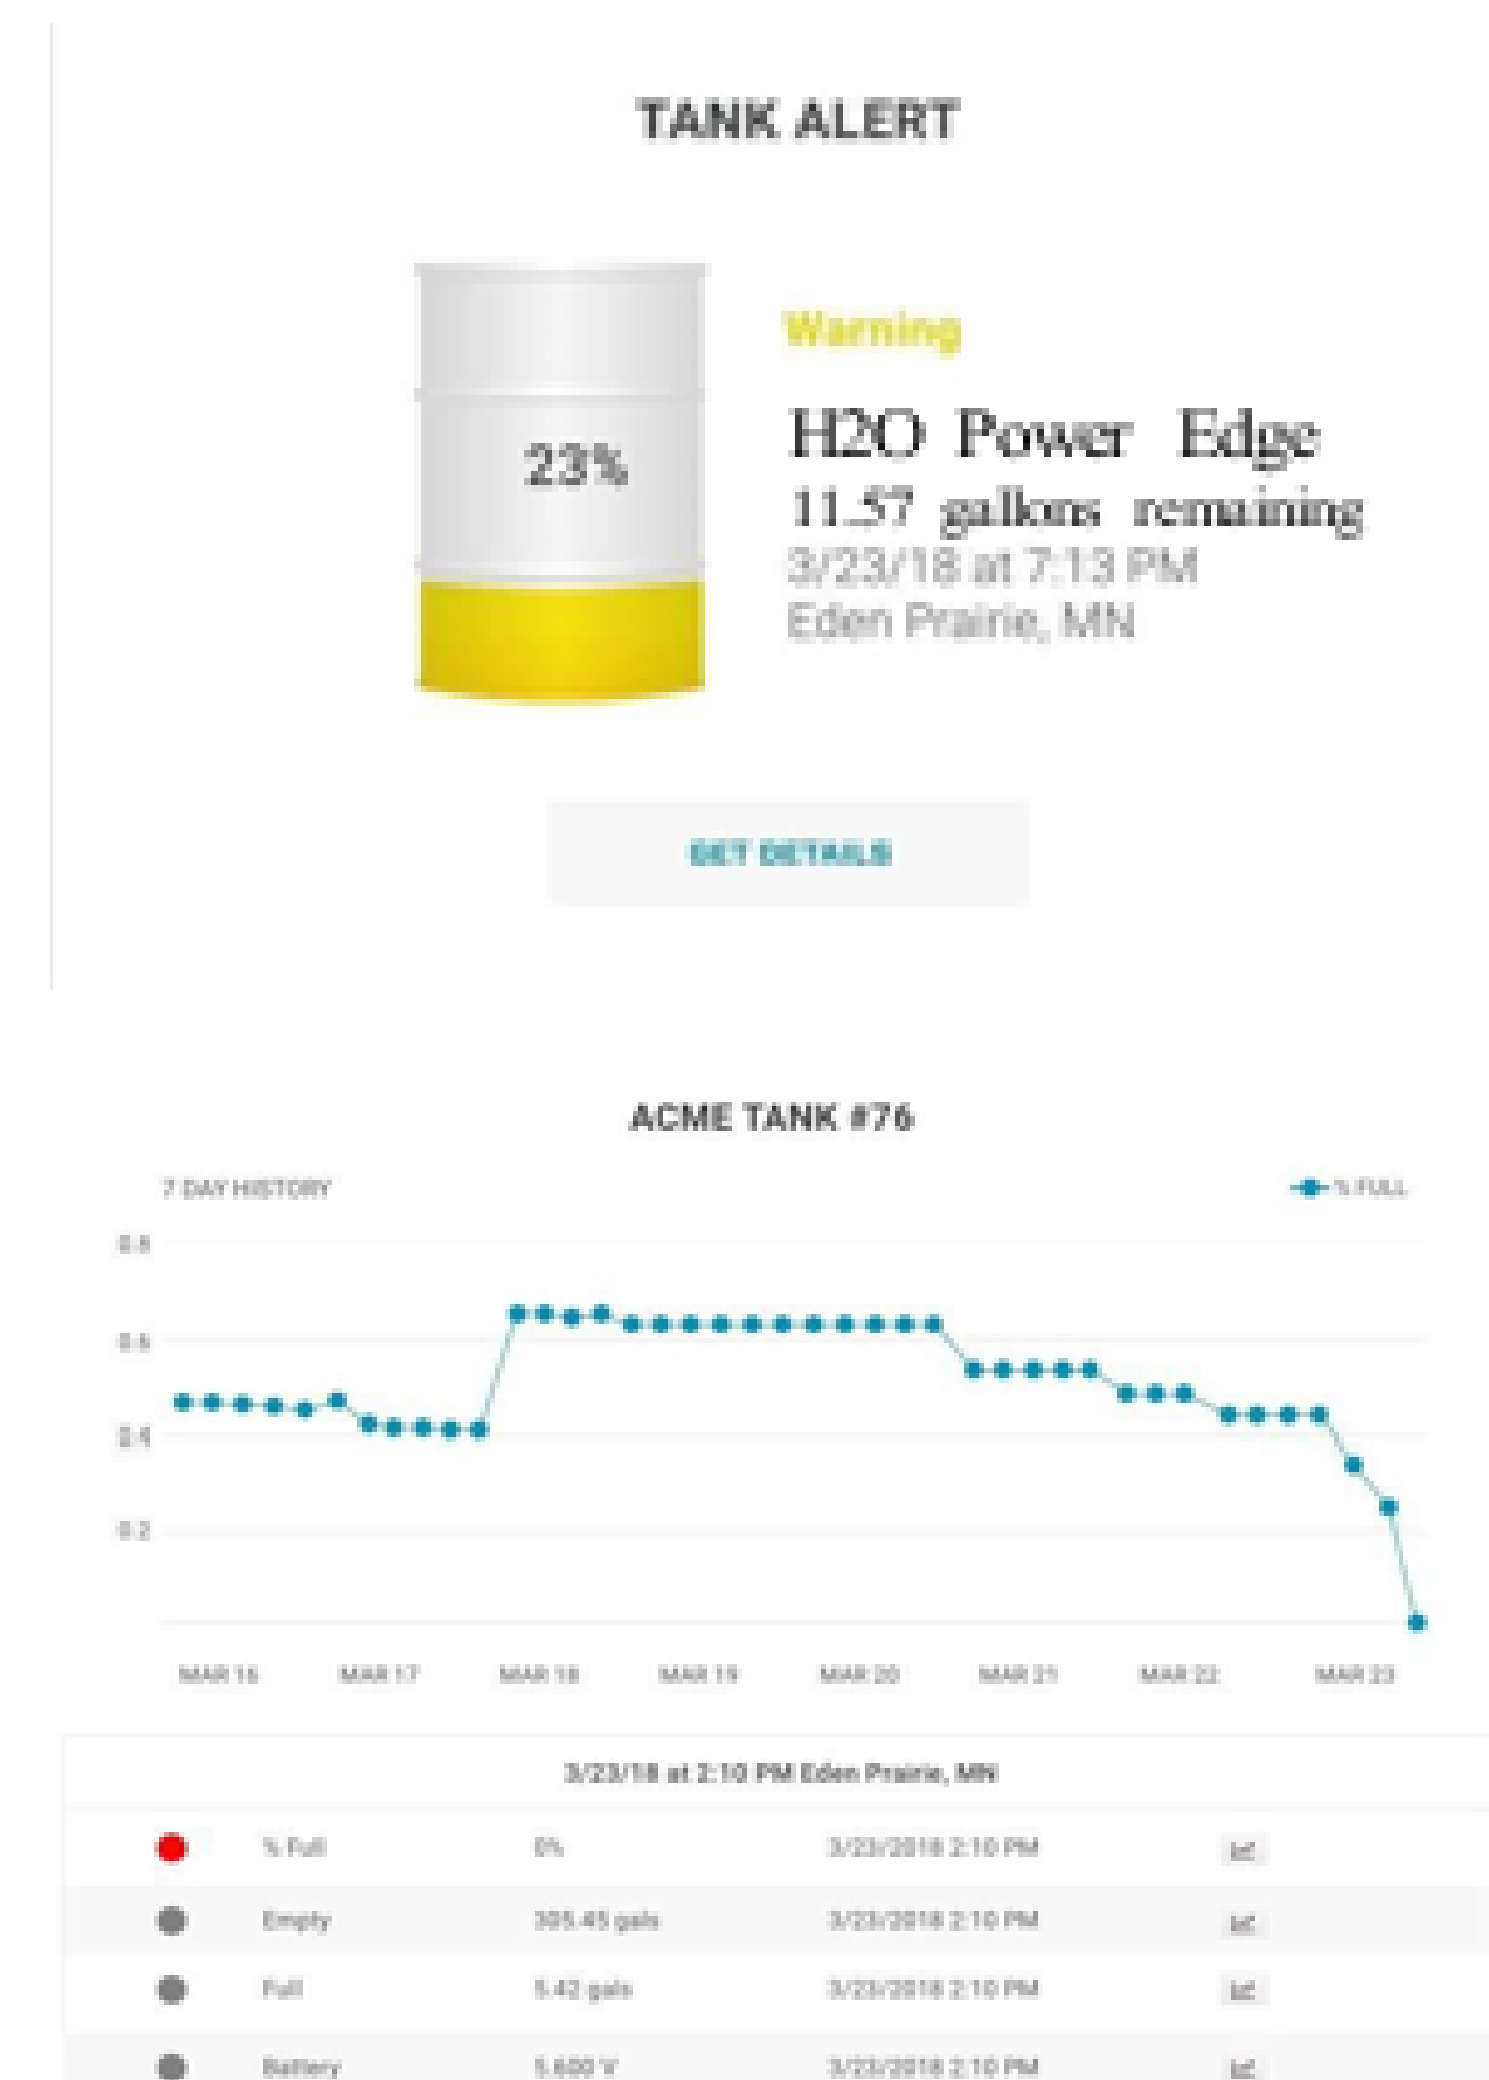

Here's how it works:

- Our team will install a chemical tank with a remote monitoring system to your current equipment.
- We'll monitor your levels daily.
- We'll automatically schedule your tank for service/replenishment when you're running low.
- You'll receive a report of the results in a simple, monthly bill.

CONTACT US TODAY!